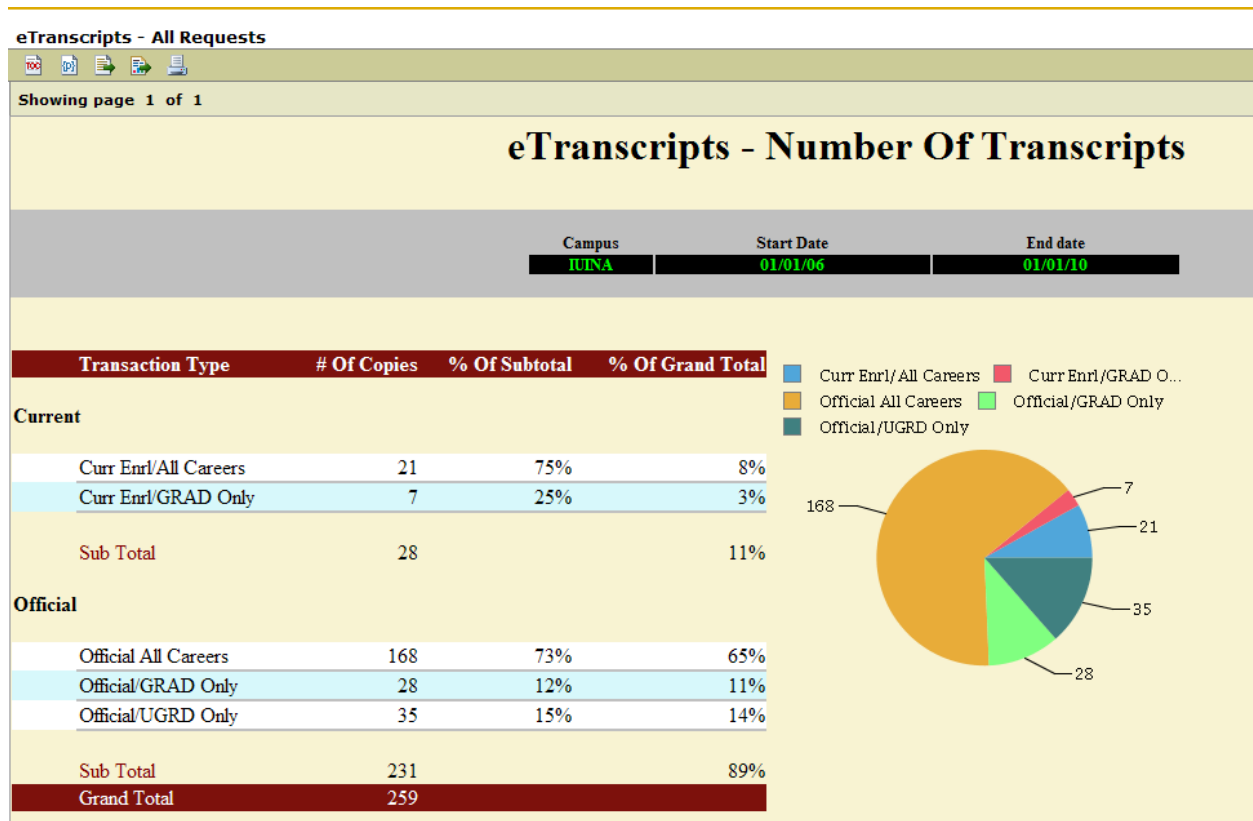

Indiana University

www.indiana.edu

Indiana University is one of the largest universities in the state of Indiana. It has eight campuses, including core campuses in Bloomington and Indianapolis, and regional campuses in Fort Wayne, Gary, Kokomo, New Albany, Richmond and South Bend. In total, it has more than 18,500 employees and runs on an annual operating budget of \$2.7 billion.

With BIRT in place, students at Indiana University can navigate through the eTranscript Reporting Dashboard to make requests for school records. From there students can see their current balance and export reports to PDF or Excel for printing. These reports can be customized by the student for easier usability.